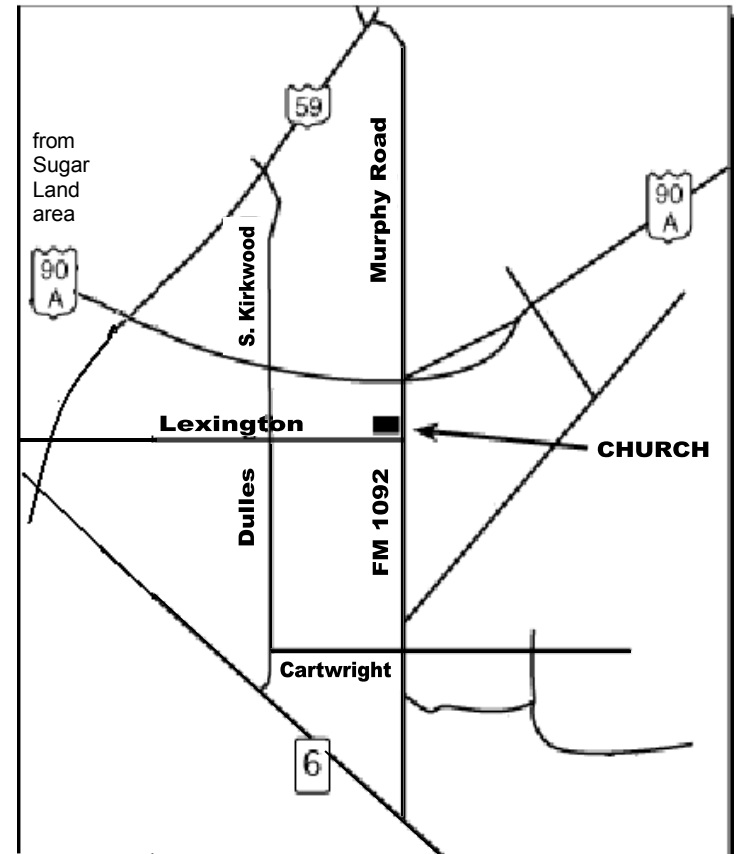

## Directions to the First United Methodist Church of Missouri City

From Sugar Land area, travel down Hwy 90A to FM 1092 (Murphy Road). Turn right onto FM 1092 (Murphy Road) and follow to Lexington Blvd. At Lexington Blvd., turn right. The church is at the corner of Lexington Blvd. and Murphy Rd. (FM 1092).

Lexington Blvd.

Lexington Blvd.

**Murphy Rd. (FM 1092)**

**Rehearsal Layout at the  
First United Methodist Church of Missouri City  
3900 Lexington Blvd, Missouri City, TX 77459  
(281) 499-3502  
[www.fumcmc.org](http://www.fumcmc.org)**