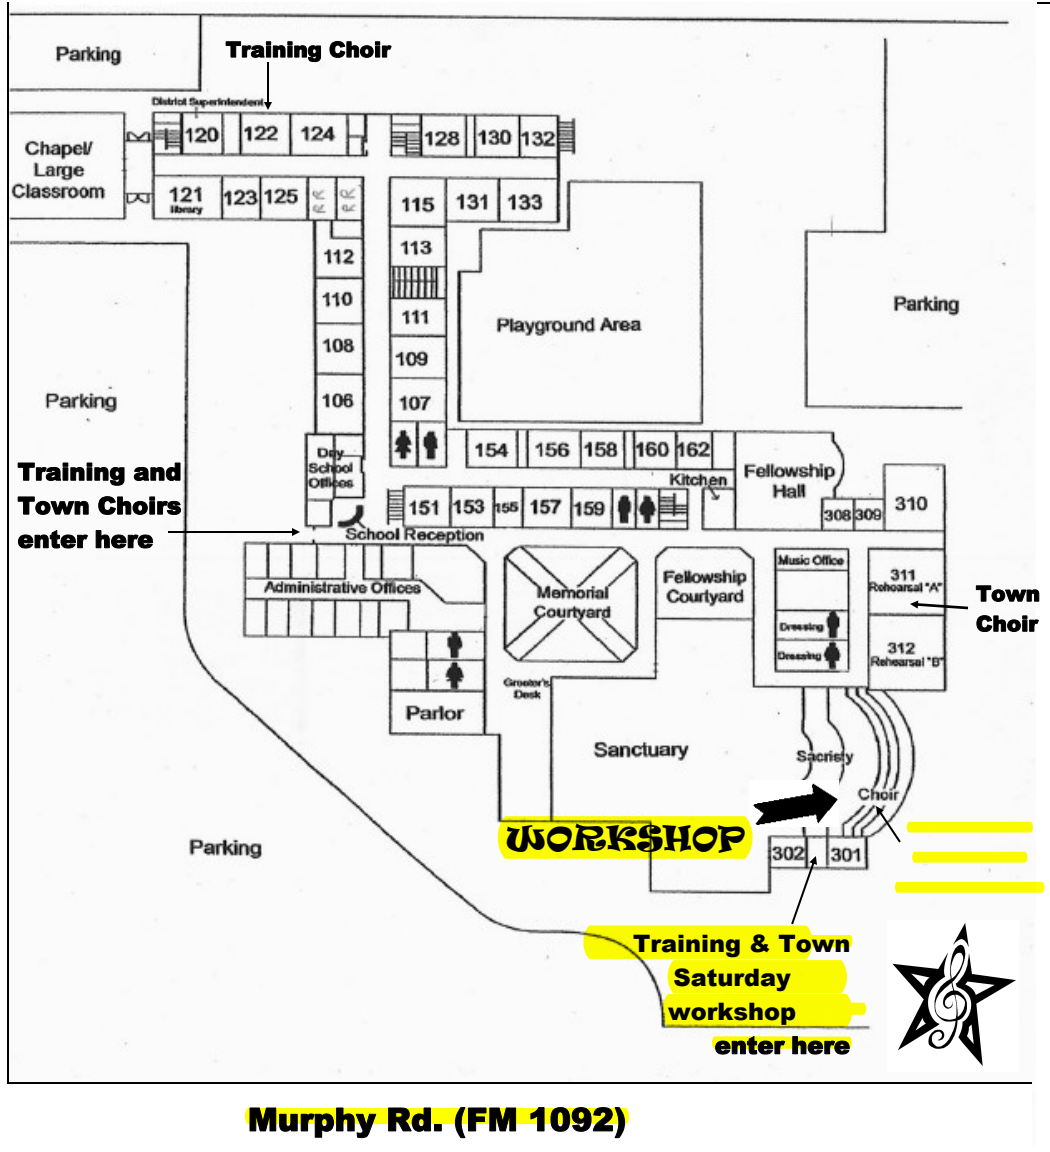

## Directions to the First United Methodist Church of Missouri City

From Sugar Land area, travel down Hwy 90A to FM 1092 (Murphy Road). Turn right onto FM 1092 (Murphy Road) and follow to Lexington Blvd. At Lexington Blvd., turn right. The church is at the corner of Lexington Blvd. and Murphy Rd. (FM 1092).

Lexington Blvd.

Lexington Blvd.

**Murphy Rd. (FM 1092)**

**Rehearsal Layout at the  
First United Methodist Church of Missouri City  
3900 Lexington Blvd, Missouri City, TX 77459  
(281) 499-3502  
[www.fumcmc.org](http://www.fumcmc.org)**