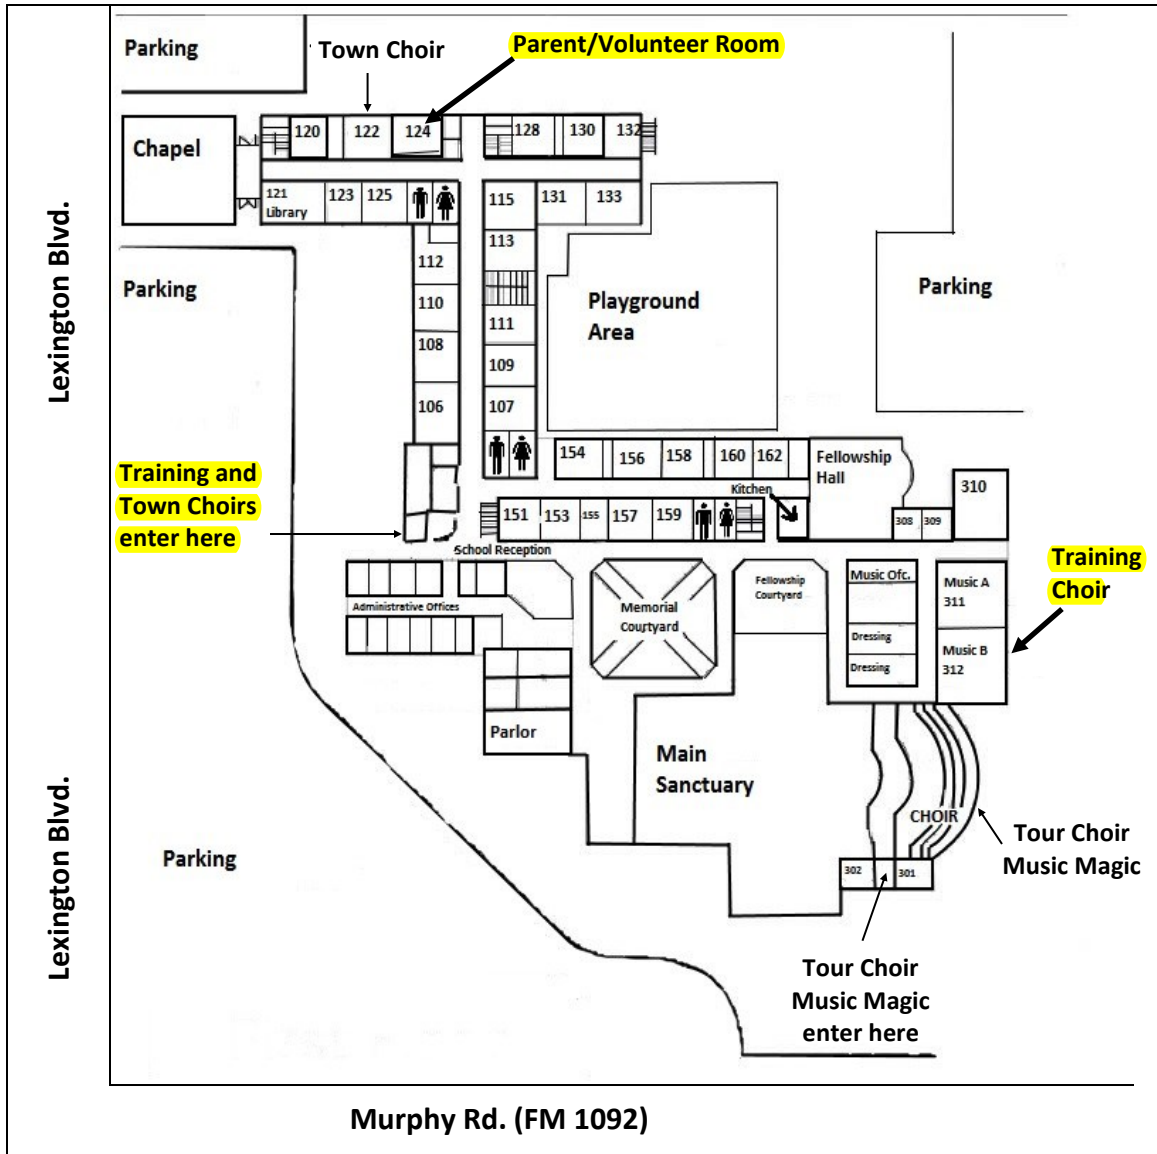

Directions to the First United Methodist Church of Missouri City

From Sugar Land area, travel down Hwy 90A to FM 1092 (Murphy Road). Turn right onto FM 1092 (Murphy Road) and follow to Lexington Blvd. At Lexington Blvd., turn right. The church is at the corner of Lexington Blvd. and Murphy Rd. (FM 1092). ***Of course, please use GPS or a map program to determine the best route for you!***

**Rehearsal Layout at the
First United Methodist Church of Missouri City**
3900 Lexington Blvd, Missouri City, TX 77459
(281) 499-3502
www.fumcmc.org