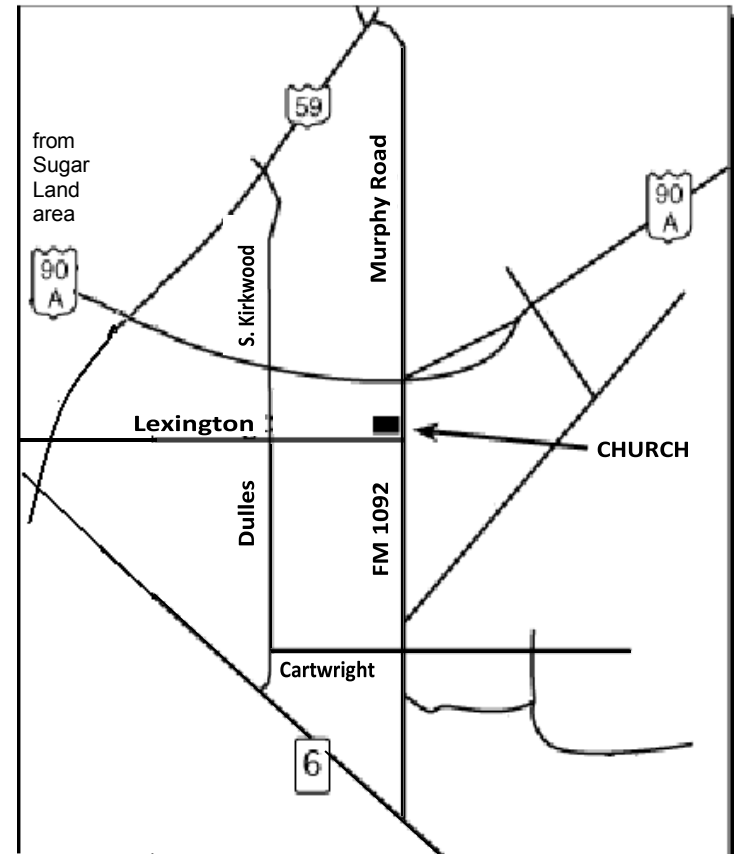

Directions to the First United Methodist Church of Missouri City

From Sugar Land area, travel down Hwy 90A to FM 1092 (Murphy Road). Turn right onto FM 1092 (Murphy Road) and follow to Lexington Blvd. At Lexington Blvd., turn right. The church is at the corner of Lexington Blvd. and Murphy Rd. (FM 1092). ***Of course, please use GPS or a map program to determine the best route for you!***

**Rehearsal Layout at the
First United Methodist Church of Missouri City**
3900 Lexington Blvd, Missouri City, TX 77459
(281) 499-3502
www.fumcmc.org