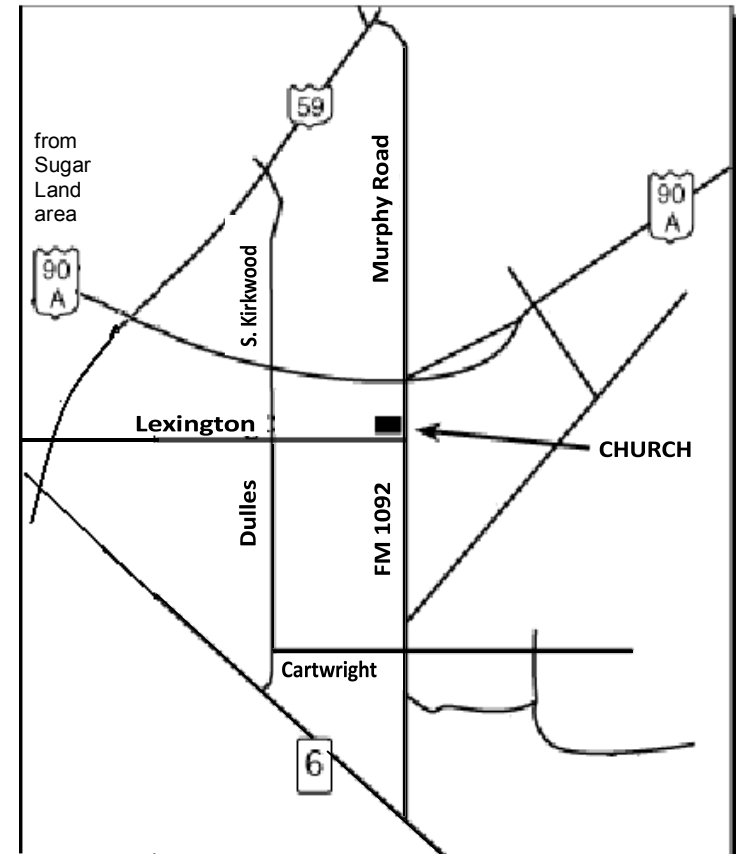

Directions to the First United Methodist Church of Missouri City

From Sugar Land area, travel down Hwy 90A to FM 1092 (Murphy Road). Turn right onto FM 1092 (Murphy Road) and follow to Lexington Blvd. At Lexington Blvd., turn right. The church is at the corner of Lexington Blvd. and Murphy Rd. (FM 1092). ***Of course, please use GPS or a map program to determine the best route for you!***

**Rehearsal Layout at the
First United Methodist Church of Missouri City**
3900 Lexington Blvd, Missouri City, TX 77459
(281) 499-3502
www.fumcmc.org