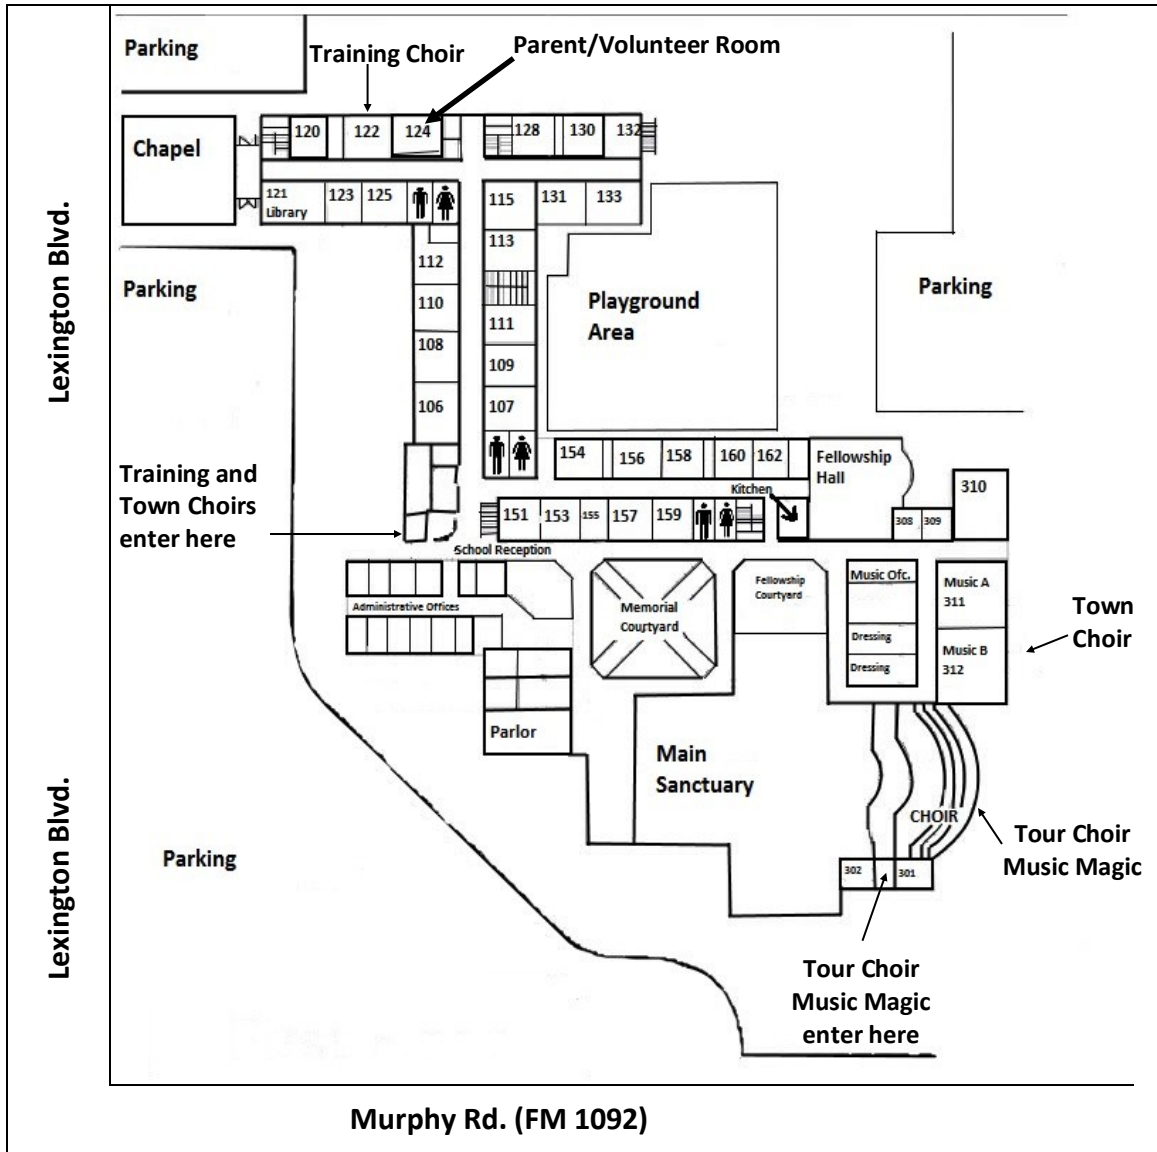

Directions to the First United Methodist Church of Missouri City

From Sugar Land area, travel down Hwy 90A to FM 1092 (Murphy Road). Turn right onto FM 1092 (Murphy Road) and follow to Lexington Blvd. At Lexington Blvd., turn right. The church is at the corner of Lexington Blvd. and Murphy Rd. (FM 1092). ***Of course, please use GPS or a map program to determine the best route for you!***